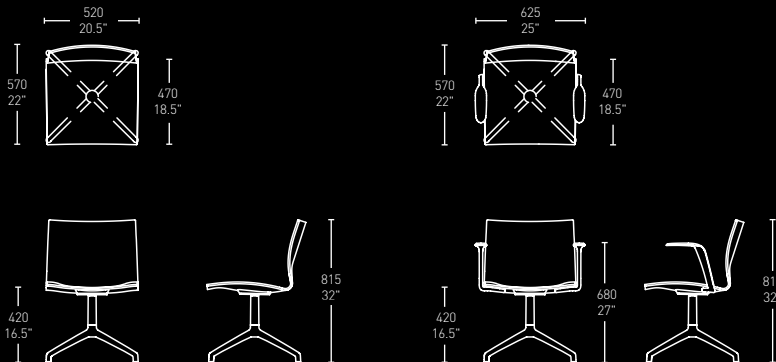

Show-wood Serif

Options

Serif is available either fully upholstered or with a show-wood ply which comes as standard in Black American Walnut. Alternative veneers such as European Oak are also available but subject to a price and lead time which is quoted on application.

Serif comes as standard with a polished cast aluminium 4-star base. An optional chrome 4-star base is also available. Serif can be supplied with or without chrome arms.

Environmental statement

We are passionate about caring for the environment. FSC accredited and a carbon neutral company, we prefer to work with like minded suppliers who use raw materials and components obtained only from ethical sources. Not compromising on quality, wherever possible we also purchase materials with a high recycled content. We work closely with local suppliers and constantly review our global logistics operation to ensure we minimise any negative impact on the environment.

We actively monitor the carbon footprint of our products throughout their life-cycle to ensure they meet Boss Design's environmental policy.

At Boss Design we work closely with the Greenworks organisations to deliver our award winning end-of-life product management process. Here we arrange for clients' old furniture items to be collected and redistributed to charities and other good causes. Alternatively, unsuitable furniture is always broken down and recycled.