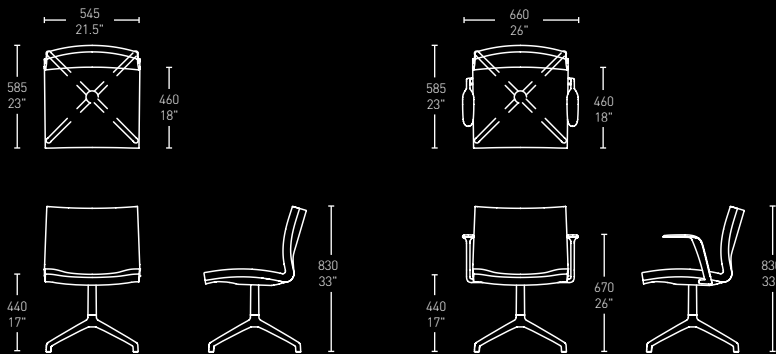

| serif

Fully upholstered Serif