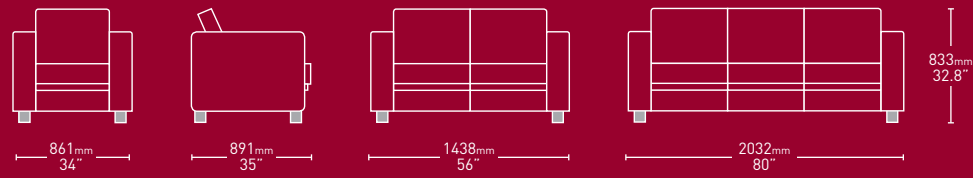

| boxer

Options

Boxer is available as an armchair, two-seat or three-seat sofa. As standard, Boxer is self piped and has optional natural beech or chrome feet.

Boxer is available without piping (twin stitched). Beech feet can be stained, if required. The three-seat sofa is also available with two cushions instead of three.