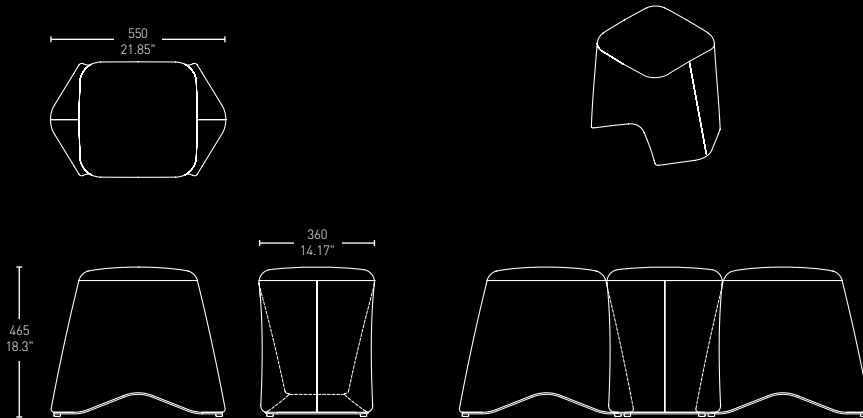

Its distinctive design allows each stool to neatly nest together to create a multitude of configurations including benching and individually shaped formations.

Hoot is available in a wide range of fabric choices to accompany any upholstery product from the Boss Design portfolio, making it the ideal auxiliary piece.

hoot

hoot environmental product breakdown

Materials	Weight	% Weight	Recycled content	Recyclability
Polyurethane foam - Seat foam	3.5kg	47.74%	0%	100%
Mild steel - Frame	1.64kg	22.37%	100%	100%
Beech - Base and liner	2.19kg	29.87%	0%	100%
PP - Feet	0.002kg	0.03%	100%	100%
Steel - Bolts and screws	0kg	0%	100%	100%
			22.39%	100%
CO2 per 1000 units	13.65 tonnes			
CO2 per unit	0.01 tonnes			