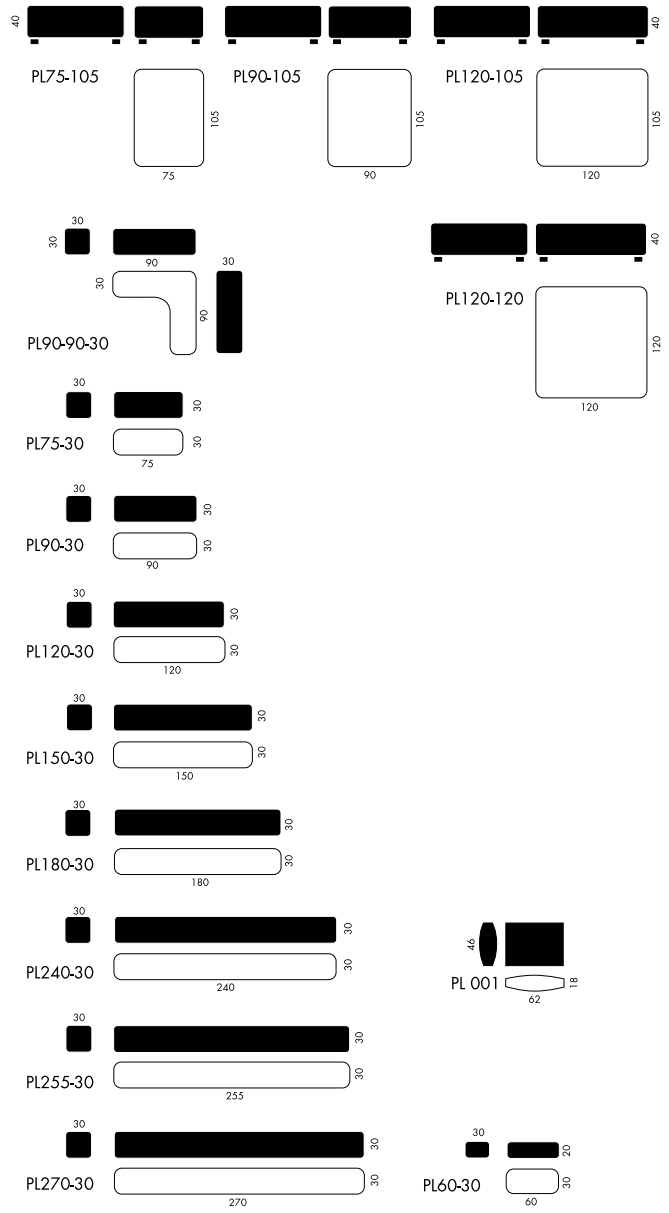

SOFA MODULES