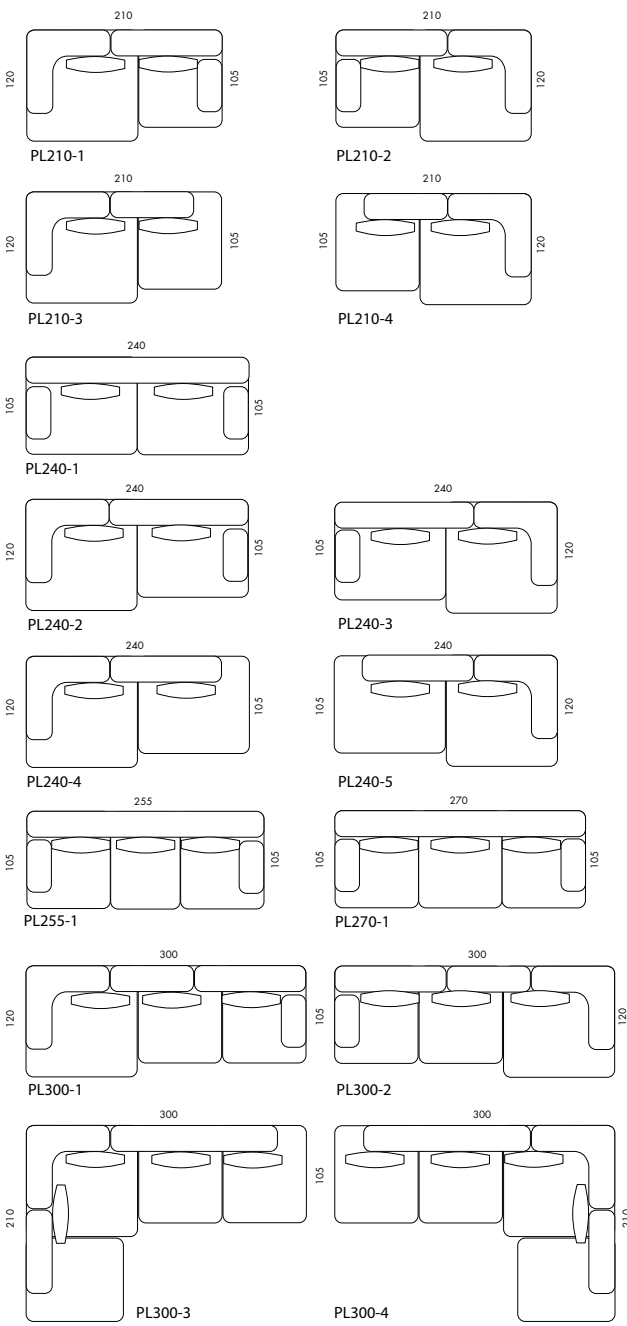

ALPHABET SOFA

SOFA COMBINATION EXAMPLES