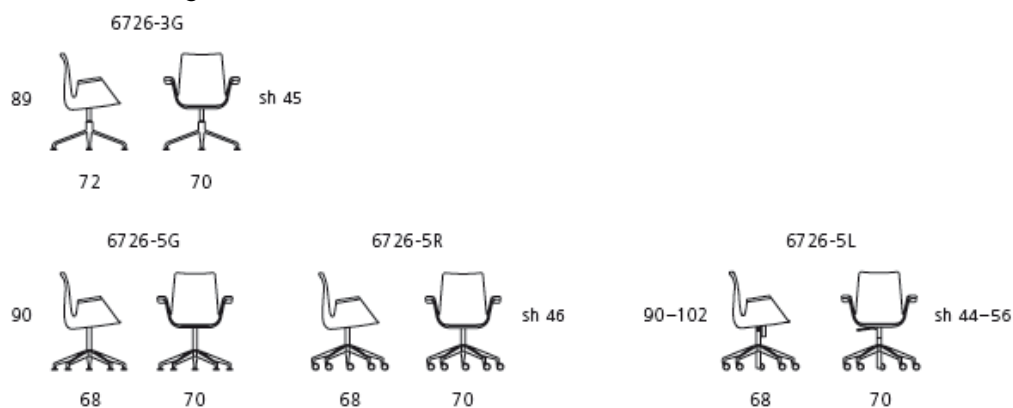

FK. Design: Preben Fabricius, Jørgen Kastholm.

The FK bucket seat was laying down markers for a new formal language forty years ago. It received the first federal style prize and became a classic. The classic FK version has three legs but it is also available with five legs either with glides or castors. There are two different back heights. The FK lunge chair with its low seat height and invitingly broad bucket convinces on its own or in a group.

Designawards

Model no.

6726

Seat

Moulded cold cure foam.

Base

Polished aluminium.
 3-star swivel base with glides (3G)
 5-star swivel base with glides (5G) or castors (5R)
 5-star swivel base with castors and lockable tilt plus adjustment mechanism (5L).

All dimensions in cm.