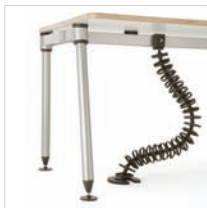

accessories colour
kiwi

accessories colour
sky

accessories colour
thorium grey

accessories colour
metallic silver

plug + play

gallery

INTERNATIONAL HEADQUARTERS

Methuen Park
Chippenham SN14 0GF
UK
T +44 845 2267201
F +44 845 4309250
E info_uk@hermanmiller.com
W www.hermanmiller.com/europe