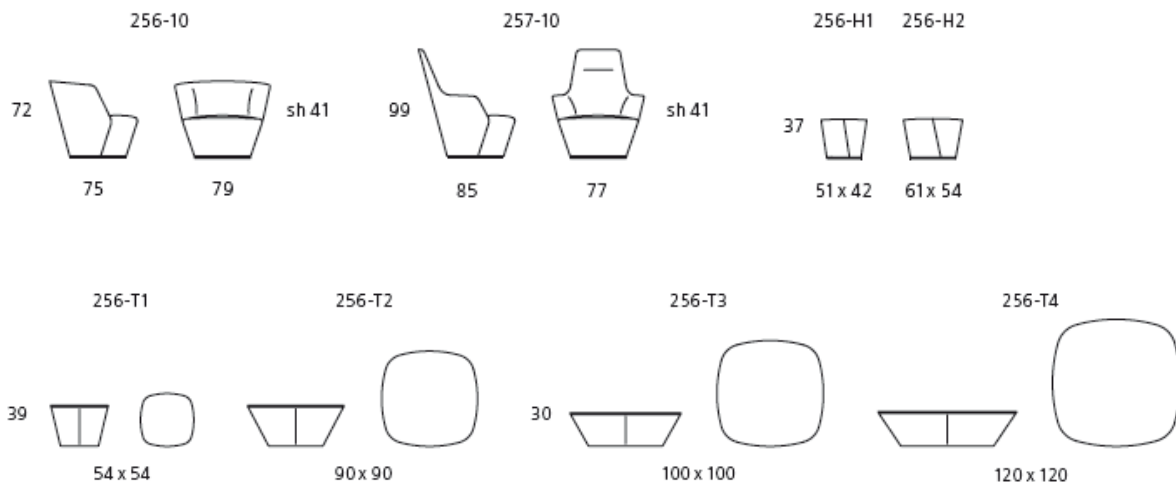

- Model no.** 256-10, 257-10, 256-T
- Frame** Wooden construction for seat and steel construction for back.
- Upholstery** Back foam-moulded; seat with micro-pocket springs.
- Base** Swivel base, highly polished chrome-plated finish with plastic glides.
- Glides** Fitted with either glides for stone and carpet floors or felt glides for wooden floors.
- Table Frame** Wooden construction with fixed upholstery.
- Table Top** Safety glass, underside coated either white or black.

Technical drawing and dimensions

All dimensions in cm.