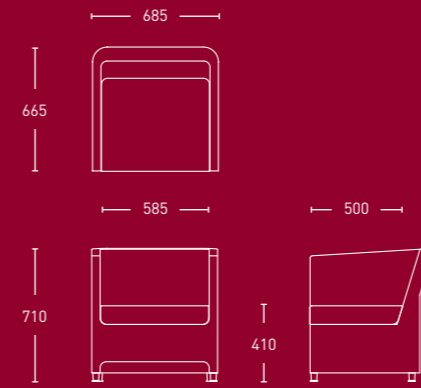

Options

The tub chairs are complemented by a choice of two feet, turned polished aluminium or chrome skid feet, and are available in a variety of fabrics. The range is completed by the Tom, Dick and Harry occasional tables.

tom

dick

harry