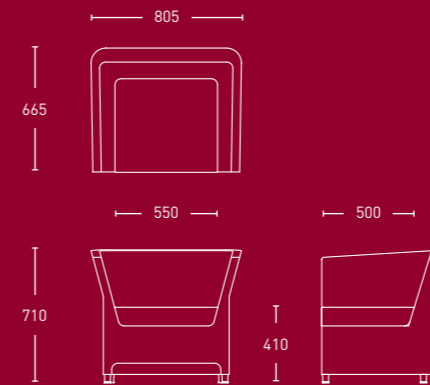

Options

The tub chairs are complemented by a choice of two feet, turned polished aluminium or chrome skid feet, and are available in a variety of fabrics. The range is completed by the Tom, Dick and Harry occasional tables.

tom

dick

harry