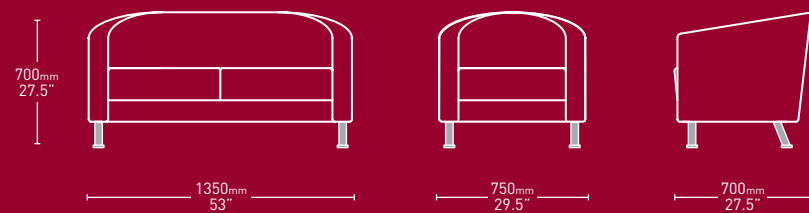

#### Options

Zoot is available as an armchair or two-seat sofa with aluminium feet.

stillstillsdesign.com 10998

| zoot

**boss**<sup>bd</sup>  
design

Boss Design Ltd

[www.boss-design.co.uk](http://www.boss-design.co.uk)  
[sales@boss-design.co.uk](mailto:sales@boss-design.co.uk)