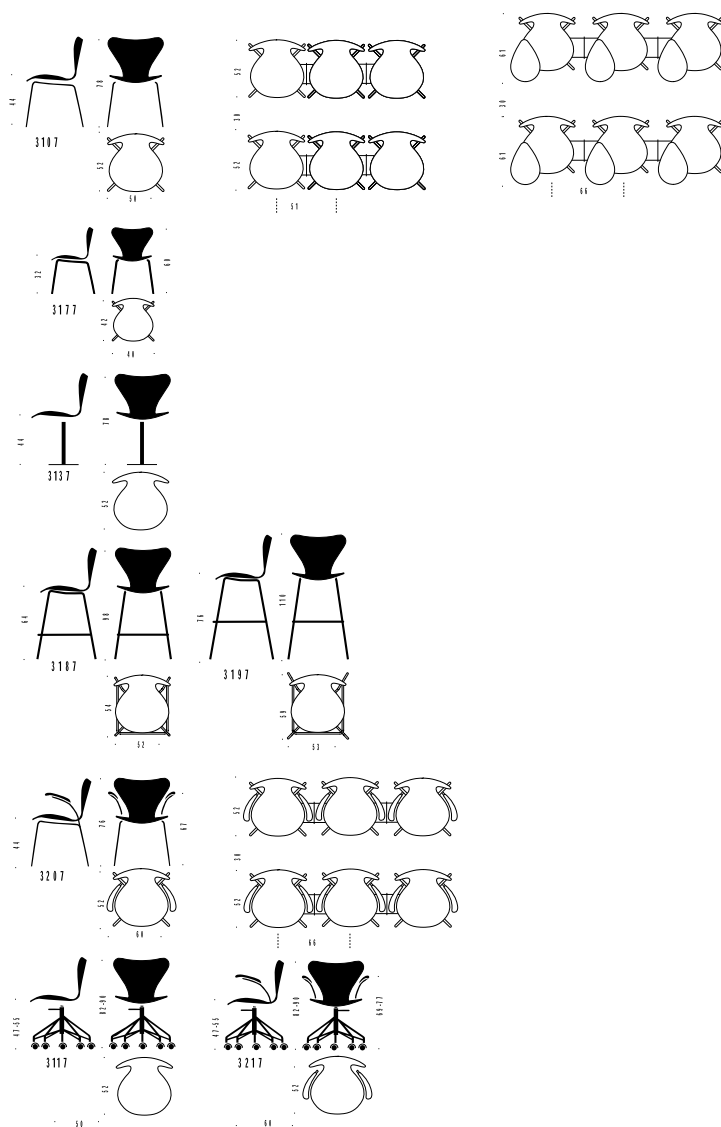

DIMENSIONS

Model 3107:

Seat height:	44 or 46.5 cm
Total height:	78 or 80.5 cm
Width:	50 cm
Depth:	52 cm
Width, linked:	51 cm
Width, linked and with writing tablet :	66 cm
Depth, linked and with writing tablet:	61 cm

>>

>>

DIMENSIONS

Model 3137:

Seat height:	44 cm
Total height:	78 cm
Width:	50 cm
Depth:	52 cm

Model 3177:

Seat height:	32 cm
Total height:	60 cm
Width:	40 cm
Depth:	42 cm

Model 3187:

Seat height:	64 cm
Total height:	98 cm
Width:	52 cm
Depth:	54 cm

Model 3197:

Seat height:	76 cm
Total height:	110 cm
Width:	53 cm
Depth:	59 cm

Model 3207:

Seat height:	44 or 46.5 cm
Total height:	76 or 78.5 cm
Height floor-arm:	67 or 69.5 cm
Width:	60 cm
Depth:	52 cm
Width, linked:	66 cm

Model 3117:

Seat height:	47-55 cm
Total height:	69-77 cm
Width:	50 cm
Depth:	52 cm

Model 3217:

Seat height:	47-55 cm
Total height:	69-77 cm
Height floor-arm:	82-90 cm
Width:	60 cm
Depth:	52 cm

ACCESSORIES