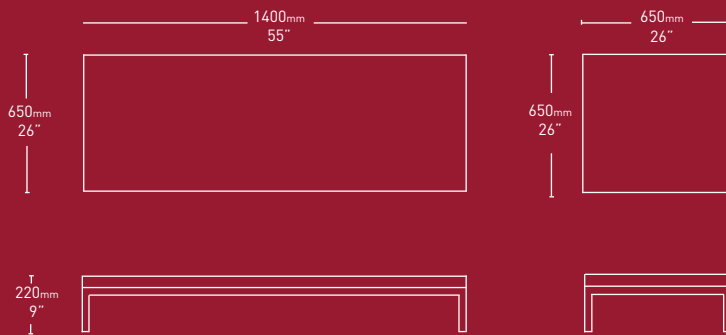

|
This image shows a four-seater option
with the 650mm x 1400mm coffee table

|
The collection is further enhanced by a selection of complementary tables. The Layla collection is the perfect example of classic, simple design, where less is definitely more.

|
This image shows the three-seater option with the 650mm x 650mm coffee table

layla

Layla Coffee Tables

Options

Layla is available as an armchair, three-seater or four-seater sofa with a polished tubular framed base.