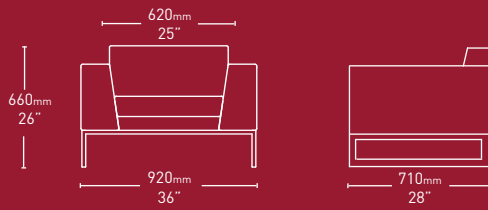

| Available as an armchair, three-seater or generously proportioned four-seater sofa, Layla's versatility suits a range of workspace needs.

| Whilst striking stitch detail defines the back, Layla's clean lines are reflected in the design of the tubular frame base.

|
This image shows a four-seater option
with the 650mm x 1400mm coffee table

|
The collection is further enhanced by a selection of complementary tables. The Layla collection is the perfect example of classic, simple design, where less is definitely more.

|
This image shows the three-seater option with the 650mm x 650mm coffee table

layla

Layla Coffee Tables

Options

Layla is available as an armchair, three-seater or four-seater sofa with a polished tubular framed base.