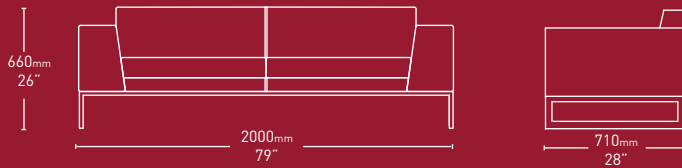

| Available as an armchair, three-seater or generously proportioned four-seater sofa, Layla's versatility suits a range of workspace needs.

| Whilst striking stitch detail defines the back, Layla's clean lines are reflected in the design of the tubular frame base.

|
This image shows a four-seater option
with the 650mm x 1400mm coffee table

|
The collection is further enhanced by a selection of complementary tables. The Layla collection is the perfect example of classic, simple design, where less is definitely more.

|
This image shows the three-seater option with the 650mm x 650mm coffee table

layla

Layla Coffee Tables

Options

Layla is available as an armchair, three-seater or four-seater sofa with a polished tubular framed base.