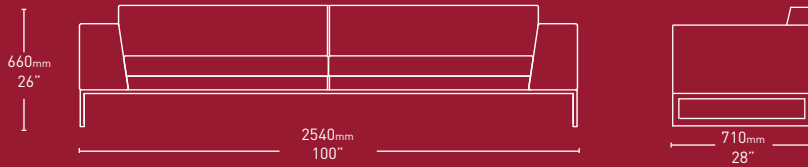

| Available as an armchair, three-seater or generously proportioned four-seater sofa, Layla's versatility suits a range of workspace needs.

| Whilst striking stitch detail defines the back, Layla's clean lines are reflected in the design of the tubular frame base.

|
This image shows a four-seater option
with the 650mm x 1400mm coffee table

|
The collection is further enhanced by a selection of complementary tables. The Layla collection is the perfect example of classic, simple design, where less is definitely more.

|
This image shows the three-seater option with the 650mm x 650mm coffee table

layla

Layla Coffee Tables

Options

Layla is available as an armchair, three-seater or four-seater sofa with a polished tubular framed base.