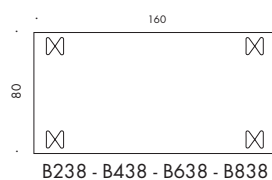

TABLES

REPUBLIC OF **Fritz Hansen**®

RECTANGULAR TABLES