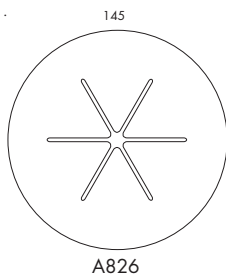

TABLES

REPUBLIC OF **Fritz Hansen®**

EXTENSION TABLES