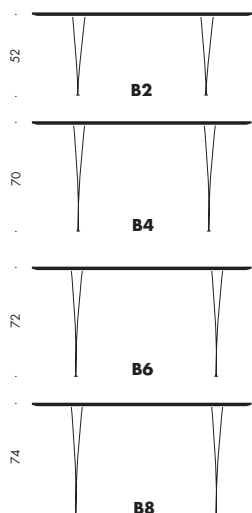

TABLES

REPUBLIC OF **Fritz Hansen**®

RECTANGULAR TABLES