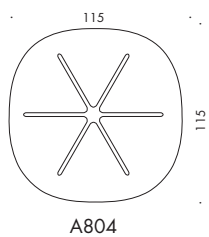

TABLES

REPUBLIC OF **Fritz Hansen®**

SUPER-CIRCULAR TABLES