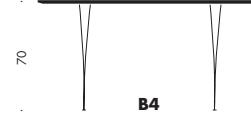

TABLES

REPUBLIC OF **Fritz Hansen®**

SUPER-ELLIPTICAL TABLES