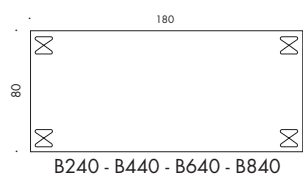

TABLES

REPUBLIC OF **Fritz Hansen**®

RECTANGULAR TABLES