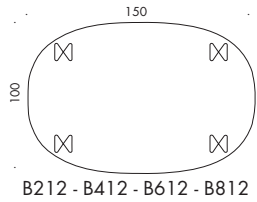

TABLES

REPUBLIC OF **Fritz Hansen®**

SUPER-ELLIPTICAL TABLES