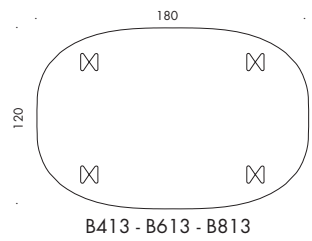

TABLES

REPUBLIC OF **Fritz Hansen®**

SUPER-ELLIPTICAL TABLES