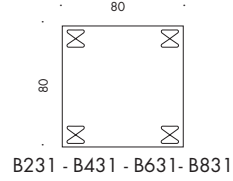

TABLES

REPUBLIC OF **Fritz Hansen**®

RECTANGULAR TABLES

- **D4** l. 104 cm h. 70 cm
- **D5** l. 120 cm h. 70 cm
- **D6** l. 150 cm h. 70 cm
- **D7** l. 200 cm h. 70 cm