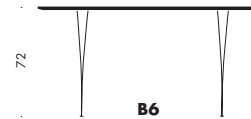

TABLES

REPUBLIC OF **Fritz Hansen®**

SUPER-ELLIPTICAL TABLES