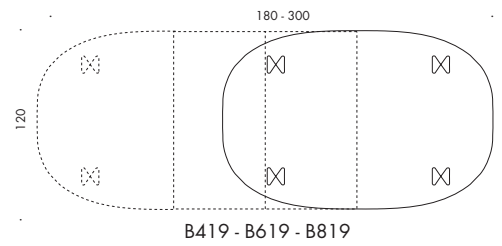

TABLES

REPUBLIC OF **Fritz Hansen®**

EXTENSION TABLES