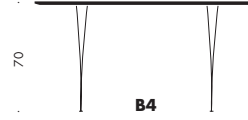

TABLES

REPUBLIC OF **Fritz Hansen**®

RECTANGULAR TABLES

- **D4** l. 104 cm h. 70 cm
- **D5** l. 120 cm h. 70 cm
- **D6** l. 150 cm h. 70 cm
- **D7** l. 200 cm h. 70 cm