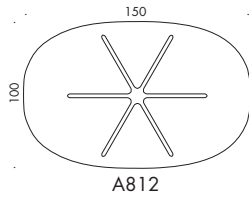

TABLES

REPUBLIC OF **Fritz Hansen®**

SUPER-ELLIPTICAL TABLES