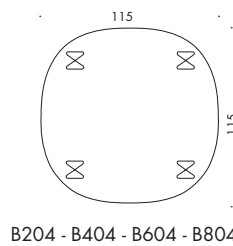

TABLES

REPUBLIC OF **Fritz Hansen®**

SUPER-CIRCULAR TABLES