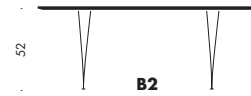

TABLES

REPUBLIC OF **Fritz Hansen®**

SUPER-ELLIPTICAL TABLES