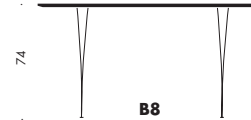

TABLES

REPUBLIC OF **Fritz Hansen®**

SUPER-ELLIPTICAL TABLES