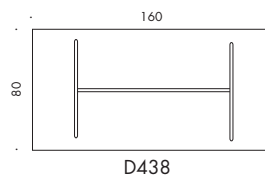

TABLES

REPUBLIC OF **Fritz Hansen**®

RECTANGULAR TABLES