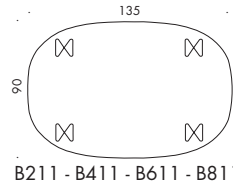

TABLES

REPUBLIC OF **Fritz Hansen®**

SUPER-ELLIPTICAL TABLES