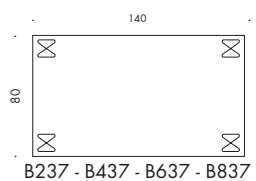

TABLES

REPUBLIC OF **Fritz Hansen**®

RECTANGULAR TABLES