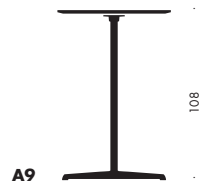

TABLES

REPUBLIC OF **Fritz Hansen**®

RECTANGULAR TABLES

- **D4** l. 104 cm h. 70 cm
- **D5** l. 120 cm h. 70 cm
- **D6** l. 150 cm h. 70 cm
- **D7** l. 200 cm h. 70 cm