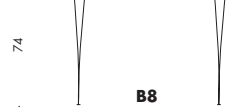

TABLES

REPUBLIC OF **Fritz Hansen**®

RECTANGULAR TABLES

- **D4** l. 104 cm h. 70 cm
- **D5** l. 120 cm h. 70 cm
- **D6** l. 150 cm h. 70 cm
- **D7** l. 200 cm h. 70 cm