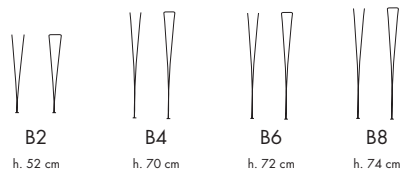

TABLES

REPUBLIC OF **Fritz Hansen**®

RECTANGULAR TABLES

- **D4** l. 104 cm h. 70 cm
- **D5** l. 120 cm h. 70 cm
- **D6** l. 150 cm h. 70 cm
- **D7** l. 200 cm h. 70 cm