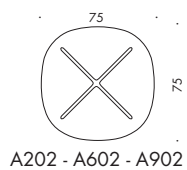

TABLES

REPUBLIC OF **Fritz Hansen®**

SUPER-CIRCULAR TABLES