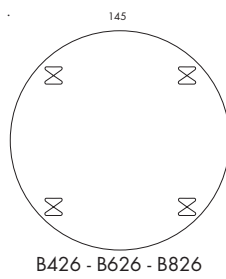

TABLES

REPUBLIC OF **Fritz Hansen®**

EXTENSION TABLES