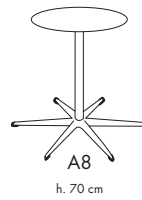

## EXTENSION TABLES

## RECTANGULAR TABLES

- D4** l. 104 cm h. 70 cm
- D5** l. 120 cm h. 70 cm
- D6** l. 150 cm h. 70 cm
- D7** l. 200 cm h. 70 cm

Fritz Hansen A/S<sup>®</sup> - This documentation and the products and designations shown herein are protected by statute, including the Danish Copyright Act, Trademark Act and Marketing Practices Act, and may not be used without prior written authority from Fritz Hansen A/S. Legal proceedings may be instituted against any parties breaching the rights of Fritz Hansen A/S as a consequence thereof.