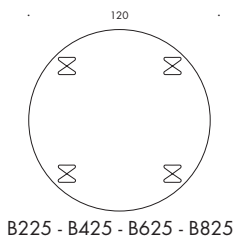

TABLES

REPUBLIC OF **Fritz Hansen®**

EXTENSION TABLES