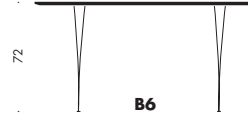

TABLES

REPUBLIC OF **Fritz Hansen**®

RECTANGULAR TABLES

- **D4** l. 104 cm h. 70 cm
- **D5** l. 120 cm h. 70 cm
- **D6** l. 150 cm h. 70 cm
- **D7** l. 200 cm h. 70 cm