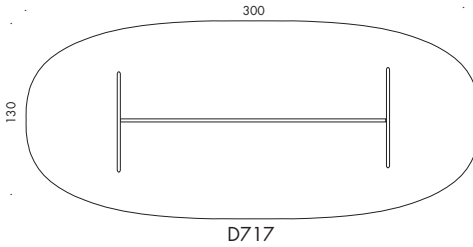

TABLES

REPUBLIC OF **Fritz Hansen®**

SUPER-ELLIPTICAL TABLES