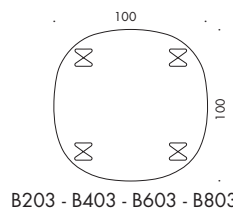

TABLES

REPUBLIC OF **Fritz Hansen®**

SUPER-CIRCULAR TABLES