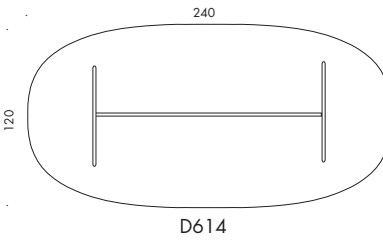

TABLES

REPUBLIC OF **Fritz Hansen®**

SUPER-ELLIPTICAL TABLES