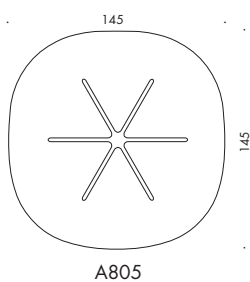

TABLES

REPUBLIC OF **Fritz Hansen®**

SUPER-CIRCULAR TABLES