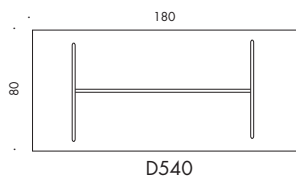

TABLES

REPUBLIC OF **Fritz Hansen**®

RECTANGULAR TABLES