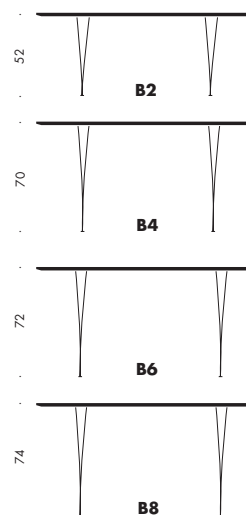

TABLES

REPUBLIC OF **Fritz Hansen®**

SUPER-CIRCULAR TABLES