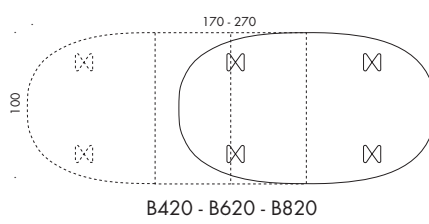

TABLES

REPUBLIC OF **Fritz Hansen®**

EXTENSION TABLES