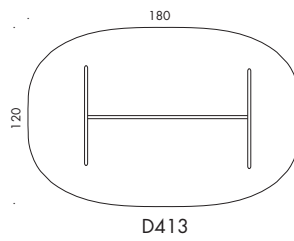

TABLES

REPUBLIC OF **Fritz Hansen®**

SUPER-ELLIPTICAL TABLES