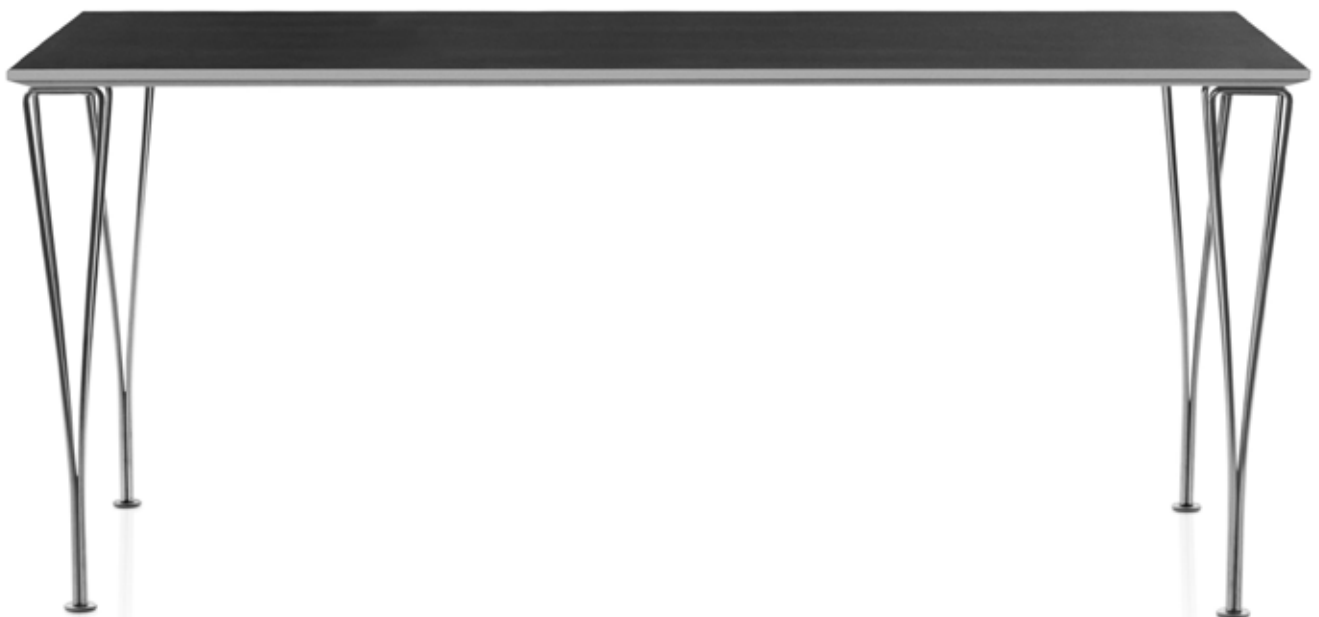

TABLES

REPUBLIC OF **Fritz Hansen**®

The Piet Hein/Bruno Mathsson/Arne Jacobsen collection comes in many variations of material, shapes and sizes, making it ideal for cafeterias, seminars, conferences or in the home.

Design: Piet Hein/Bruno Mathsson/Arne Jacobsen