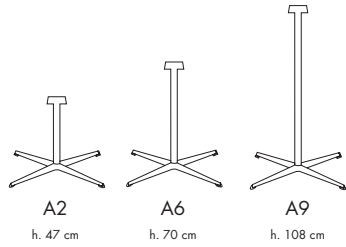

LxB: 115x115 cm

Model A804, 6-star pedestal base, height: 70 cm.

Model B204/B404/B604/B804, steel span legs, height: 52/70/72/74 cm.

LxB: 145x145 cm

Model A805, 6-star pedestal base, height: 70 cm.

Model B205/B405/B605/B805, steel span legs, height: 52/70/72/74 cm.

## EXTENSION TABLES

## RECTANGULAR TABLES

## RECTANGULAR TABLES

- D4** l. 104 cm h. 70 cm
- D5** l. 120 cm h. 70 cm
- D6** l. 150 cm h. 70 cm
- D7** l. 200 cm h. 70 cm

Fritz Hansen A/S<sup>®</sup> - This documentation and the products and designations shown herein are protected by statute, including the Danish Copyright Act, Trademark Act and Marketing Practices Act, and may not be used without prior written authority from Fritz Hansen A/S. Legal proceedings may be instituted against any parties breaching the rights of Fritz Hansen A/S as a consequence thereof.