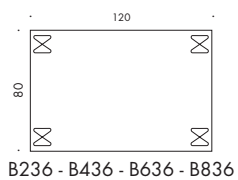

TABLES

REPUBLIC OF **Fritz Hansen**®

RECTANGULAR TABLES