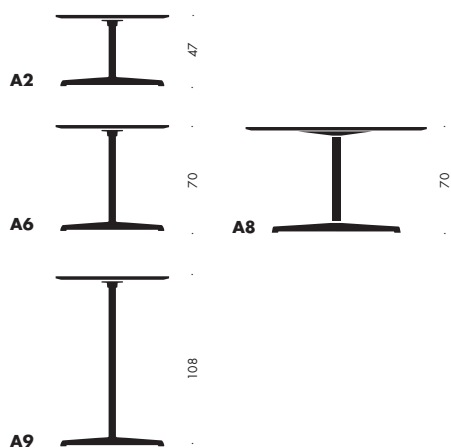

TABLES

REPUBLIC OF **Fritz Hansen®**

SUPER-CIRCULAR TABLES