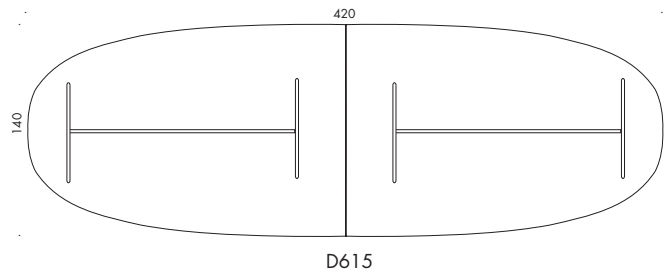

TABLES

REPUBLIC OF **Fritz Hansen®**

SUPER-ELLIPTICAL TABLES