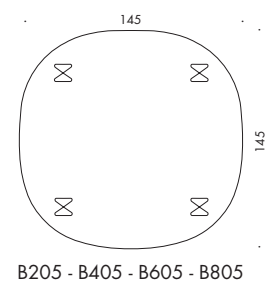

TABLES

REPUBLIC OF **Fritz Hansen®**

SUPER-CIRCULAR TABLES