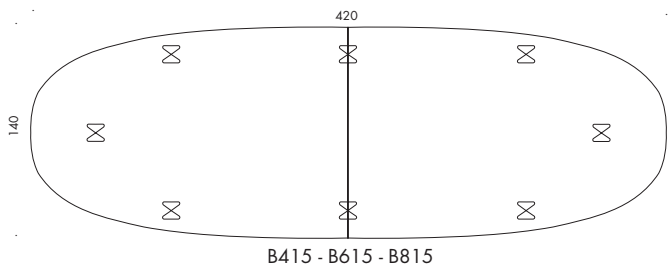

TABLES

REPUBLIC OF **Fritz Hansen®**

SUPER-ELLIPTICAL TABLES