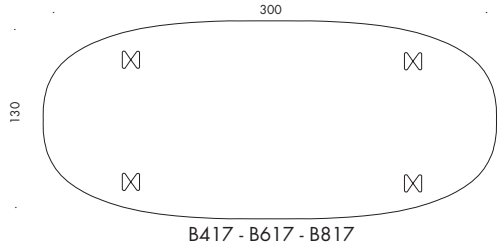

TABLES

REPUBLIC OF **Fritz Hansen®**

SUPER-ELLIPTICAL TABLES