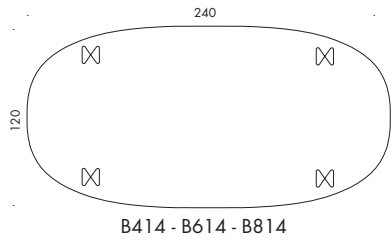

TABLES

REPUBLIC OF **Fritz Hansen®**

SUPER-ELLIPTICAL TABLES