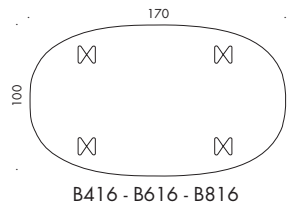

TABLES

REPUBLIC OF **Fritz Hansen®**

SUPER-ELLIPTICAL TABLES