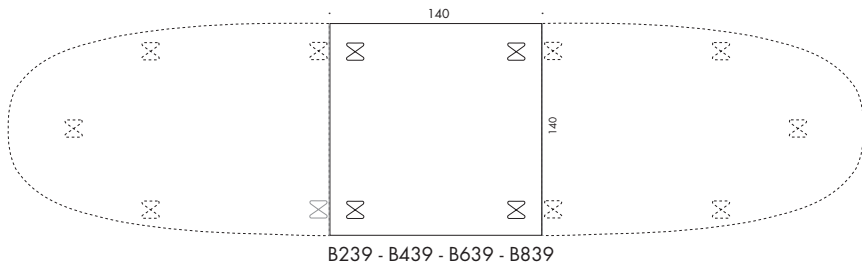

TABLES

REPUBLIC OF **Fritz Hansen**®

RECTANGULAR TABLES

- **D4** l. 104 cm h. 70 cm
- **D5** l. 120 cm h. 70 cm
- **D6** l. 150 cm h. 70 cm
- **D7** l. 200 cm h. 70 cm