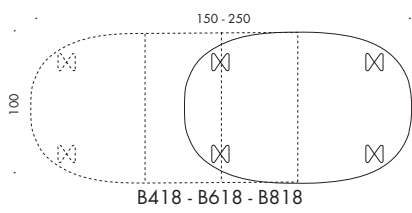

TABLES

REPUBLIC OF **Fritz Hansen®**

EXTENSION TABLES