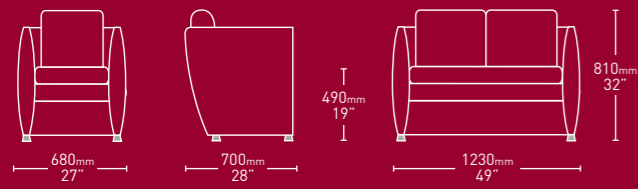

| boater

Options

Boater is available as an armchair or two-seat sofa on glides.

boss^{bd}
design

Boss Design Ltd

www.boss-design.co.uk
sales@boss-design.co.uk

Head Office

Boss Drive
Dudley
DY2 8SZ
United Kingdom

boater
designed by Boss

The dynamic of the elliptical form provides the cue for Boater. Its flowing lines suggest a smooth-running efficiency and self-confidence. Now establishing itself as a contemporary classic, Boater offers a dynamic sophistication suited to a wide range of corporate reception and lounge areas.

Achieving the elliptical forms and detailing for this chair requires a technical mastery available only to people highly skilled in their craft. Meeting such design challenges means Boss can produce seating that is both comfortable and offers distinctive styling.