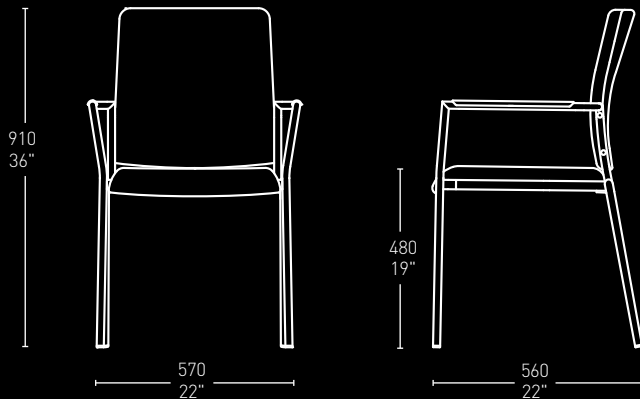

Its bold design blends a robust frame structure with a sprung seat for additional comfort and support. Carlo's polished steel finish looks elegant and enhances the chairs durability for stacking.

## | carlo environmental product breakdown

Materials	Weight	% Weight	Recycled Content	Recyclability
Steel - Frame	5.04kg	52%	100%	100%
Chromium - Frame	0.0001kg	0%	0%	100%
ABS - Arm pads	0.2kg	2%	0%	100%
Polyurethane foam - Chair foam	1kg	10%	0%	0%
Recycled ABS - Underseat vac form	0.5kg	5%	100%	100%
LDPE - Stop end	0.02kg	0.2%	0%	100%
Beech - Seat and back ply	3kg	31%	0%	100%
			<b>57%</b>	<b>90%</b>
<b>C02 per 100 units</b>	<b>23.83 tonnes</b>			
<b>C02 per unit</b>	<b>0.02 tonnes</b>			